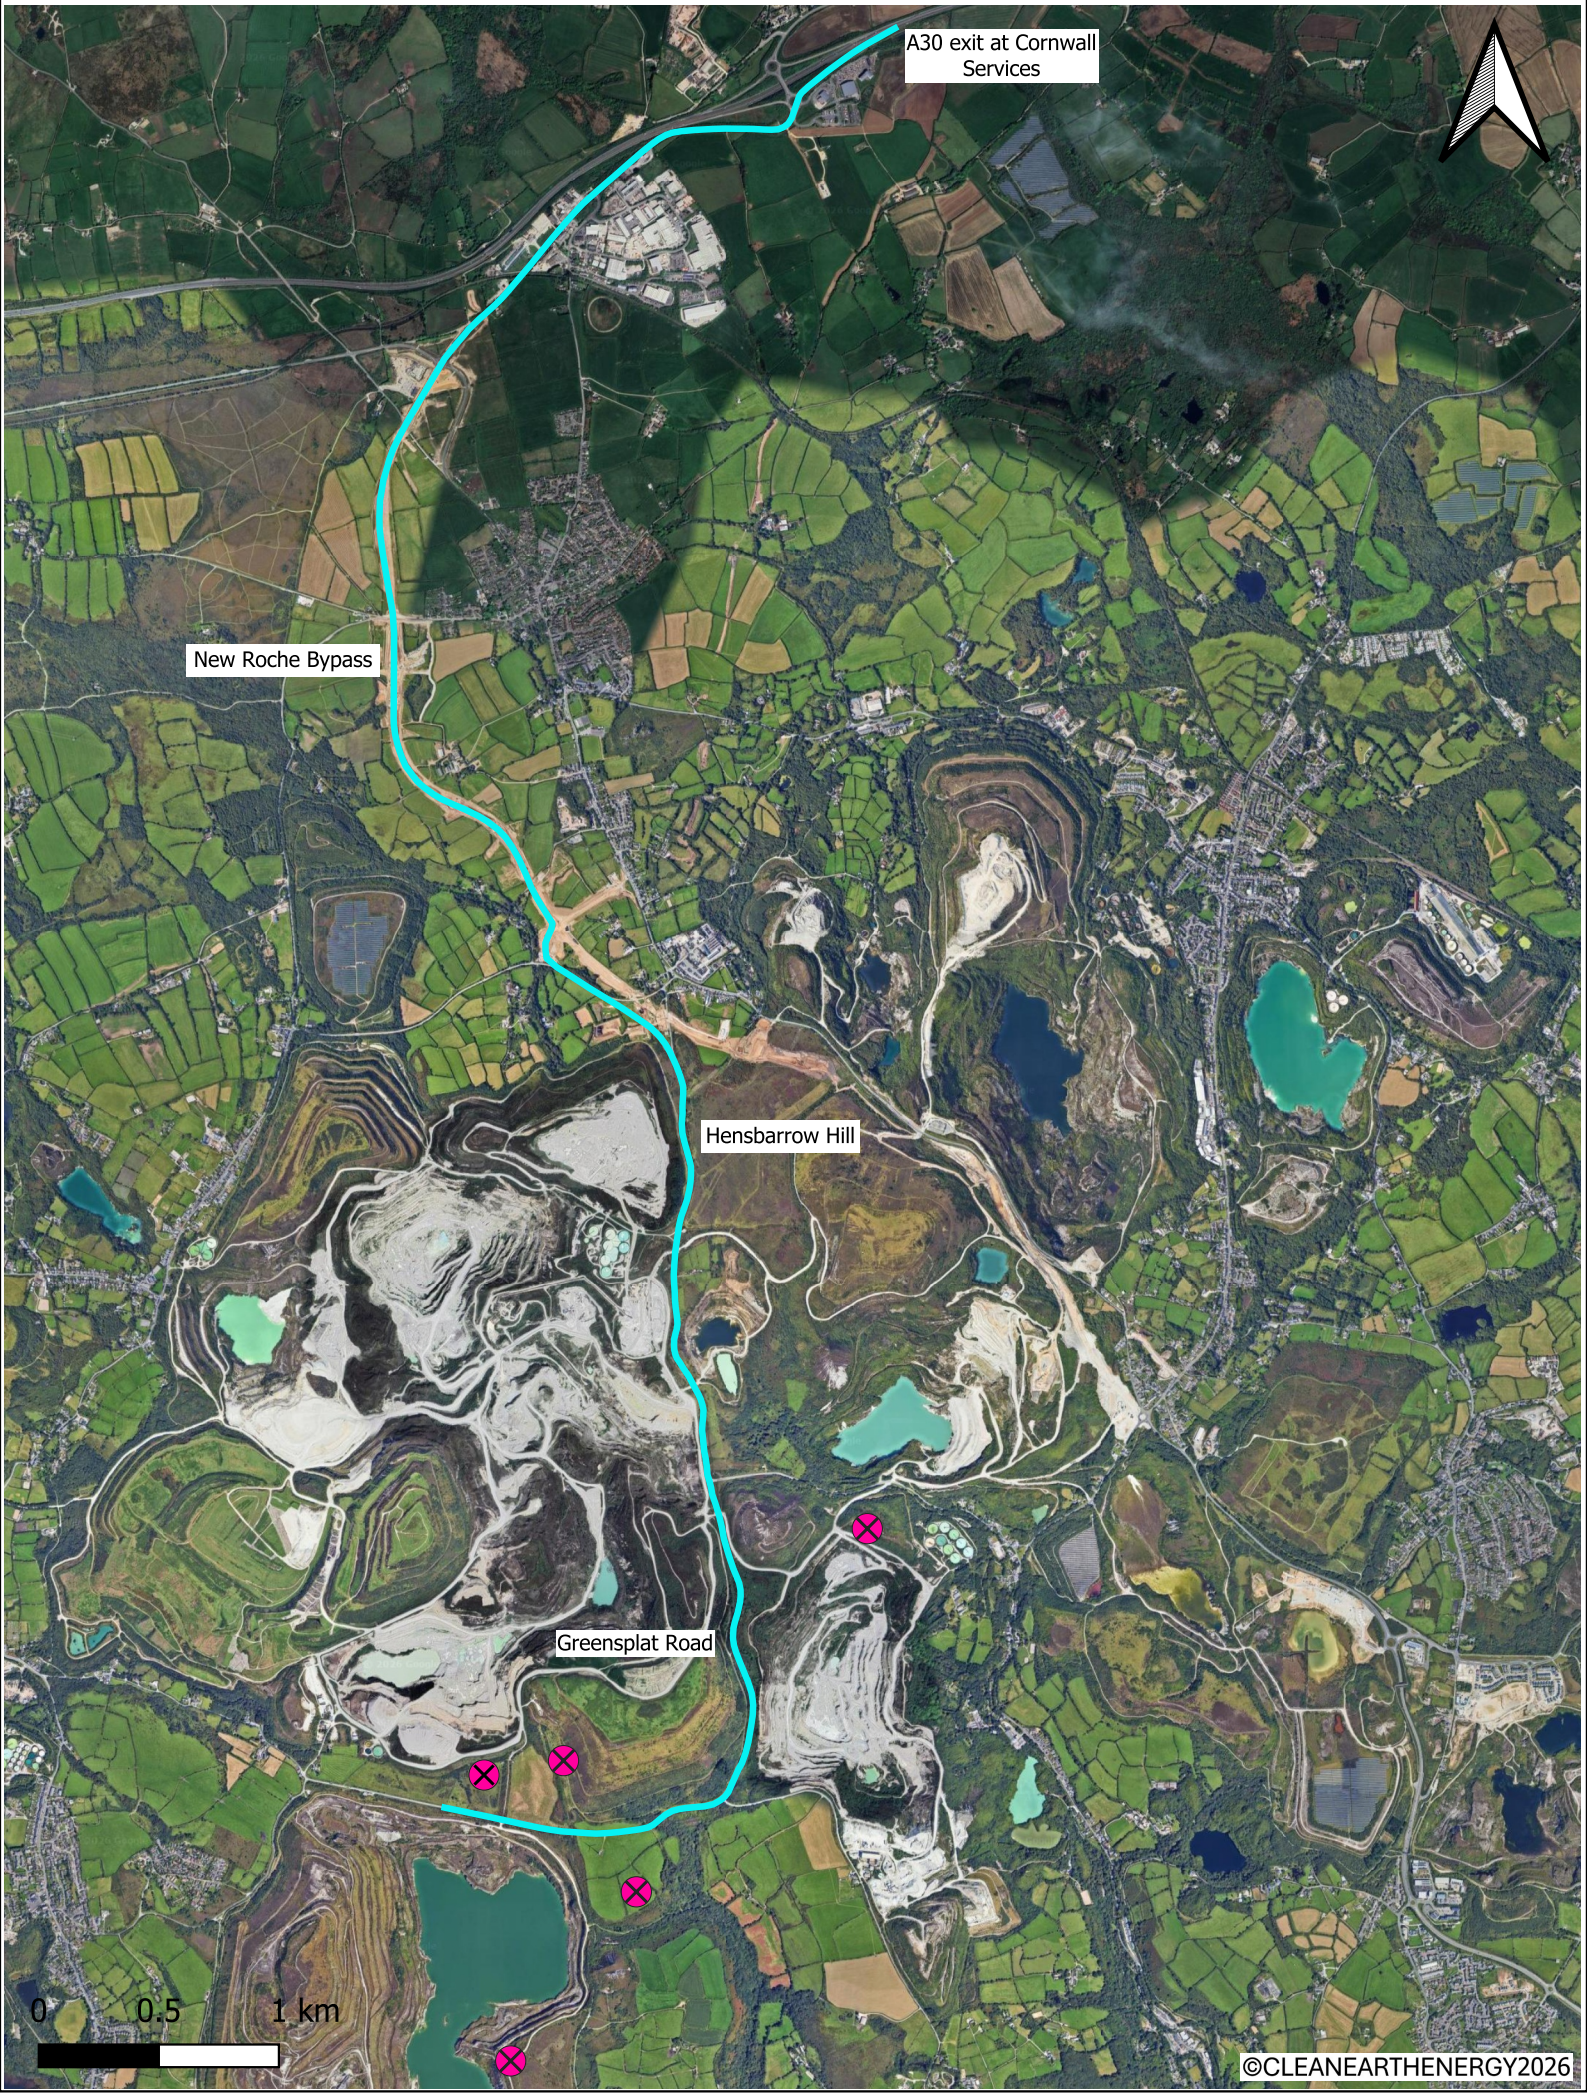

# Clay Country Wind Farm Delivery Route

⊗ Wind Turbines — Delivery Route

A30 exit at Cornwall Services

New Roche Bypass

Hensbarrow Hill

Greensplat Road

0 0.5 1 km